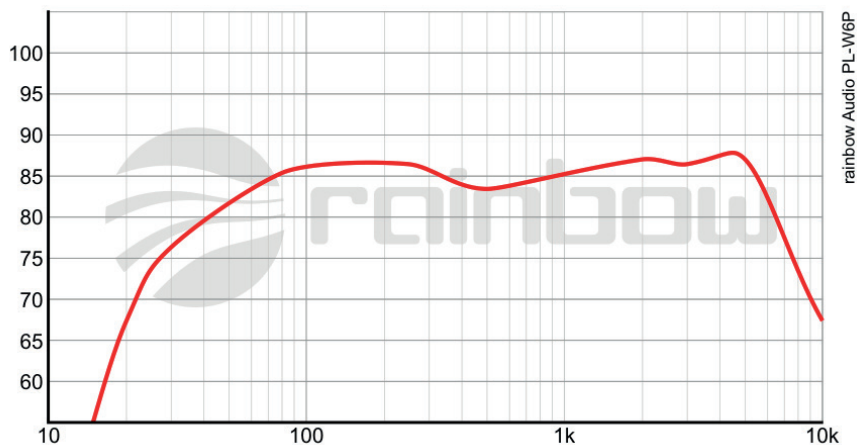

PL-W6P SET WOOFER

rainbow compound-rubber W-surround, with low distortion and high excursion and linearity

Light and strong multi layer foam cone, to prevent resonances on surface, coated by hand

Full aluminum phase plug, designed to optimize frequency response and additional cooling

Symmetric lead wire spider, to prevent coil wobbling

Titan 37 mm diameter voice coil former with CCA coil wire, to reduce moving mass and low Rms

Copper control rings, to optimize impedance and very low distortions

Aluminum-die-cast basket, designed for high linear excursion and optimized airflow

Multi vented magnet system prevent thermal compression

Speaker screw terminal for 8 mm² speaker cables

Impedance	4 Ohm
Handling Power	180 Watt
Resonance frequency	38 Hz
Frequency response	35 Hz - 5 kHz @18 dB
Vas	14 Liter
Qts	0.5
Qms	4.96
Qes	0.58
Re	3.6 Ohm
SPL 1W/1 Meter	88 dB
Xmax +/-	7 mm
Outer Diameter	166 mm
Mounting Diameter	143mm
Mounting Depth	78 mm
Weight	1200 g

Recommended enclosure sealed min. 12 liter
optimal 16 liter